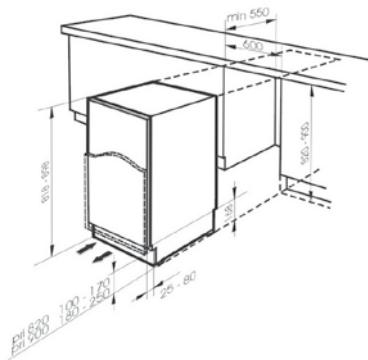

Integrated Refrigeration

BR15A – BV14A

BR15A Built-under larder fridge

- Gross capacity: 144 litres
- Net capacity: 140 litres
- Energy efficiency class: A
- Automatic defrost
- Adjustable thermostat
- 3 Safety glass shelves
- Salad crisper
- Egg rack
- Reversible door
- Adjustable feet

HK\$5,800

144 L

96 L

BV14A Built-under freezer

- Gross capacity: 96 litres
- Net capacity: 86 litres
- Energy efficiency class: A
- Star rating: ****
- Fast freeze switch
- Adjustable thermostat
- On/Off indicator light
- Fast freeze indicator light
- Temperature rise warning light
- 3 Freezer drawers
- Reversible door
- Adjustable feet

HK\$6,400

BR11.2A

Built-under fridge with icebox

- Total gross/net capacity: 130/126 litres
- Gross capacity (fridge/freezer): 109/21 litres
- Net capacity (fridge/freezer): 105/21 litres
- Energy efficiency class: A
- Star rating: ****
- Automatic fridge defrost
- Adjustable thermostat
- Ice box
- 2 Safety glass shelves
- Egg rack
- Salad crisper
- Reversible door
- Adjustable feet